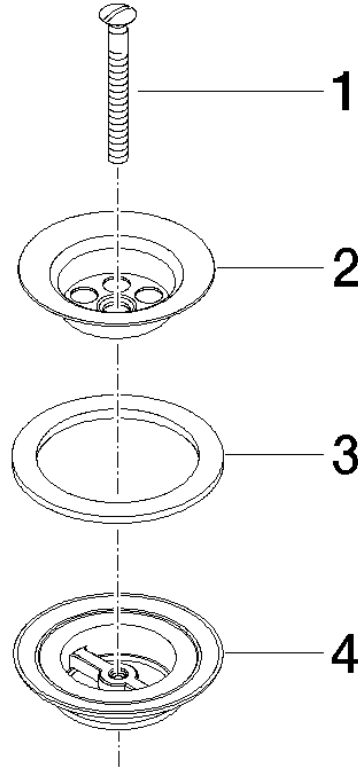

Grated waste 1 1/4" - Brushed Chrome

IMO

10 100 970

Fits: IMO, LULU, MADISON, MEM, TARA,
CL.1, LISSÉ, VAIA, META, CYO

	Brushed Chrome	10 100 970-93
	Chrome	10 100 970-00
	Brushed Platinum	10 100 970-06
	Platinum	10 100 970-08
	Durabress (23kt Gold)	10 100 970-09
	Dark Chrome	10 100 970-19
	Light Gold	10 100 970-26
	Brushed Light Gold	10 100 970-27
	Brushed Durabress (23kt Gold)	10 100 970-28
	Brushed Bronze	10 100 970-42
	Brushed Champagne (22kt Gold)	10 100 970-46
	Champagne (22kt Gold)	10 100 970-47
	Brushed Dark Platinum	10 100 970-99

Grated waste 1 1/4" - Brushed Chrome

IMO

10 100 970

10 100 970

10 100 970

Parts for other finishes can be found here: [Chrome](#)

Spare parts list

No.	Item Number	Name	Quantity used	Delivery time
1	09 30 30 115-93	screw	1	20
2	09 11 01 005-93	strainer	1	20
3	09 14 03 005 90	seal	1	60
4	09 11 01 007-07	pop-up waste	1	60